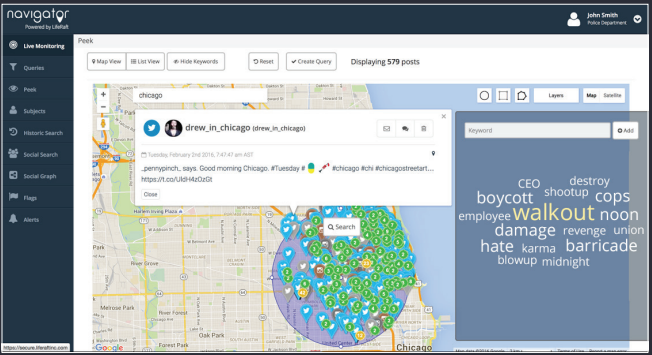

Key Tools Designed for Corporate Security

Automated Alerts

Push notifications send real-time alerts to immediately notify you of potential threats or situations, allowing staff or security to act on them instantly and effectively.

Complex Link Analysis

View certain individual's social connections and the relationship or degree of connectivity they share with other social users.

Location Services

Identify posts that are relevant based on geography through specific location intelligence like geo-enabled posts or inferred location from post content.

About LIFERAFT

Through the use of technology we enable corporations to identify the conversations happening online that threaten their employees, executives, assets, and interests. Our goal is to serve as a catalyst for community relations within public safety organizations, delivering solutions that assist these groups in solving tough, digital challenges.